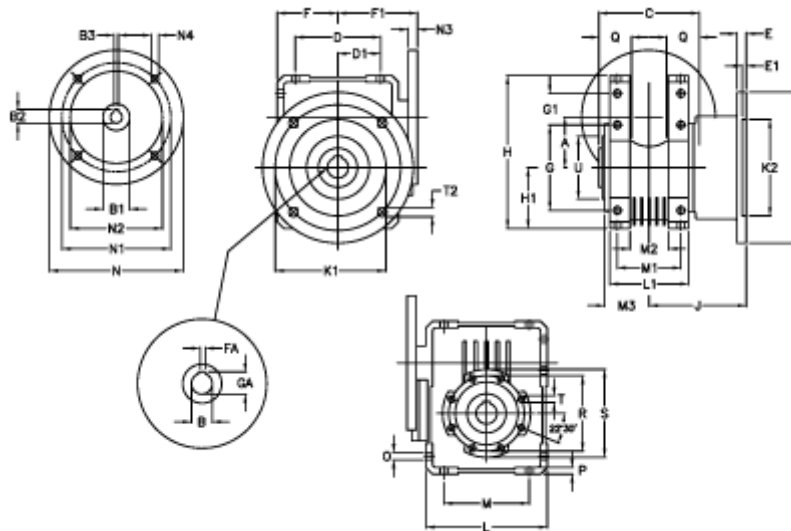

Article number: 392208602044136

Description: Worm Gear with Torque Limiter
W86 L2-UF-20-P100 B14

Measures

A = 86.90	E = 15	H = 245.5	M = 144	N4 = 8,5	U = 110
B = 35	E1 = 6	H1 = 100.0	M1 = 101	O = 11.5	
B1 E7 = 28	F = 100	J = 151.0	M2 = 57	P = 11	
B2 = 31.3	F1 = 136	K = 210	M3 = 65	Q = 45	
B3 H9 = 8	FA = 10	K1 = 176	N = 160	R = 130	
C = 140	G = 144	K2 = 152	N1 = 130	S = 150	
D = 144.0	G1 = 45.5	L = 200	N2 = 110	T = M10x18	
D1 = 72.0	GA = 38.3	L1 = 125	N3 = 10.0	T2 = 12.5	